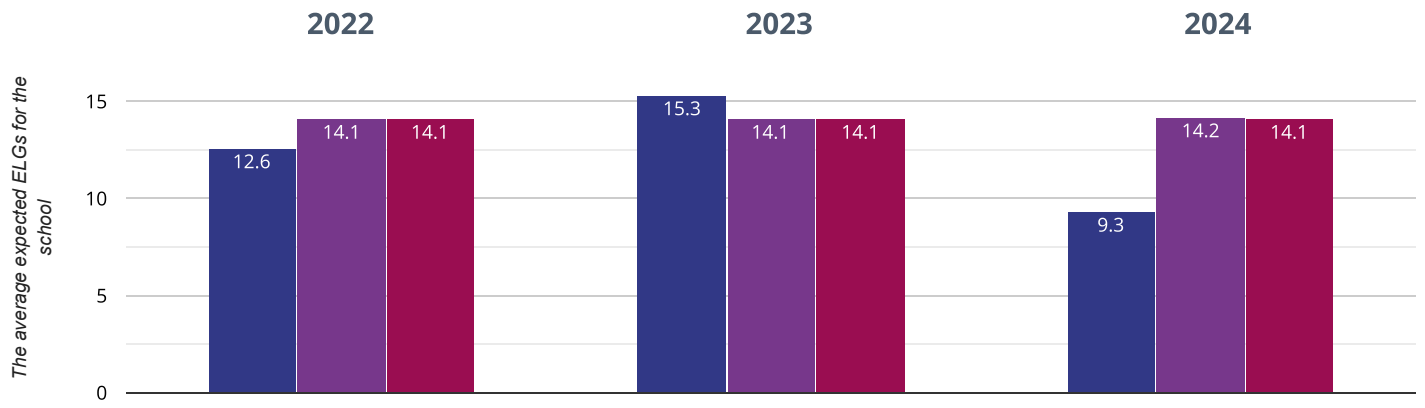

If you have any queries regarding the data within the Real Time Data graphs, please **contact your Local Authority**.

BYTHAMS PRIMARY SCHOOL

Brought to you by [the NCER](#)

★ Good Level Of Development

50% in 2024

27.8% points drop since 2023

12.5% points drop since 2022

■ Bythams Primary School ■ Lincolnshire (297) ■ NCER National (17536)

📈 Average number of early learning goals at expected level per child

9.3% in 2024