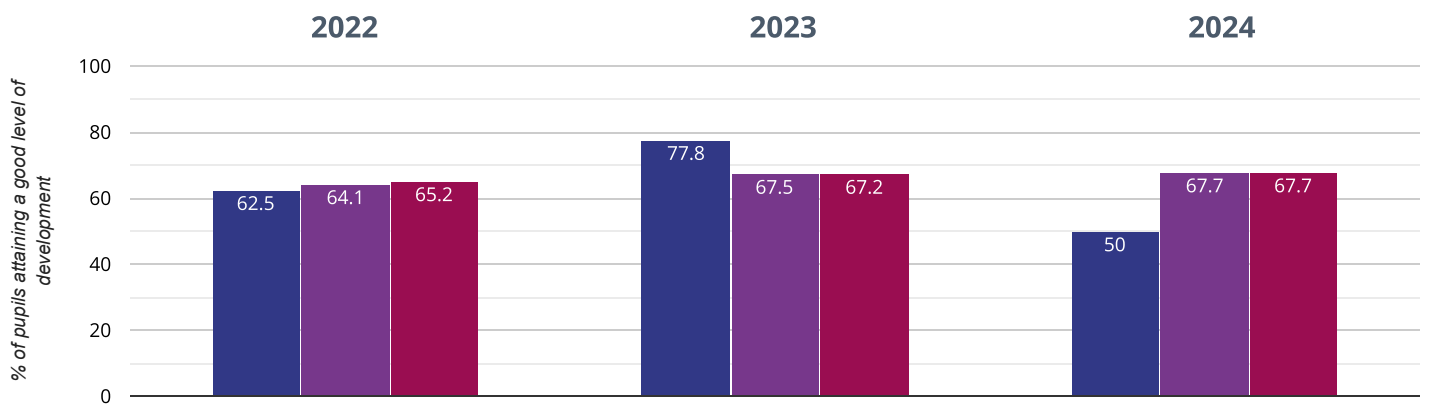

If you have any queries regarding the data within the Real Time Data graphs, please **contact your Local Authority**.

BYTHAMS PRIMARY SCHOOL

Brought to you by [the NCER](#)

★ Good Level Of Development

50% in 2024

27.8% points drop since 2023

12.5% points drop since 2022

■ Bythams Primary School ■ Lincolnshire (297) ■ NCER National (17536)

📈 Average number of early learning goals at expected level per child

9.3% in 2024