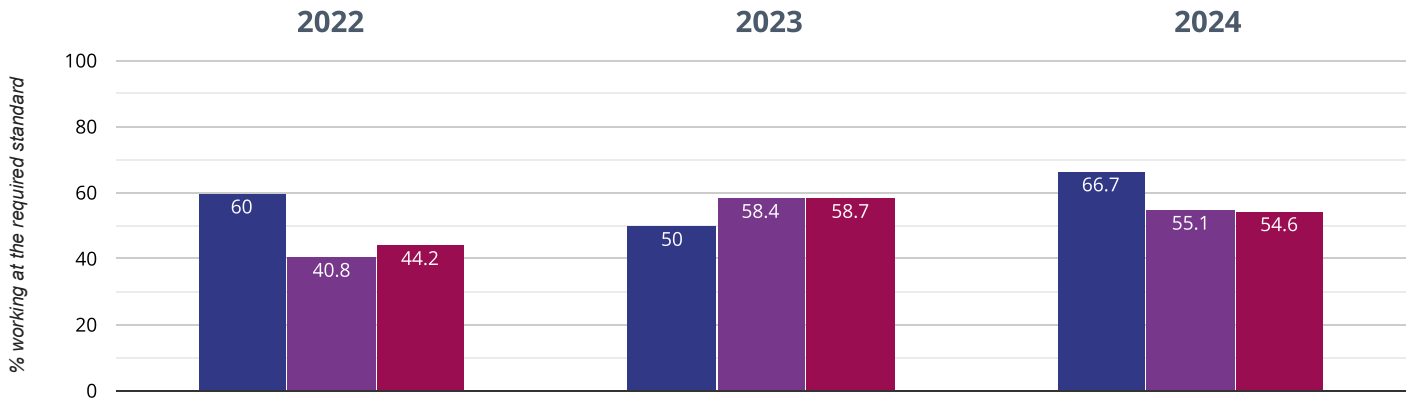

If you have any queries regarding the data within the Real Time Data graphs, please **contact your Local Authority**.

BYTHAMS PRIMARY SCHOOL

Brought to you by [the NCER](#)

Year 1: Working At

70% in 2024

14.4% points rise since 2023

45% points rise since 2022

■ Bythams Primary School ■ Lincolnshire (282) ■ NCER National (16427)

Year 2: Working At

66.7% in 2024

16.7% points rise since 2023

6.7% points rise since 2022

■ Bythams Primary School ■ Lincolnshire (274) ■ NCER National (15945)