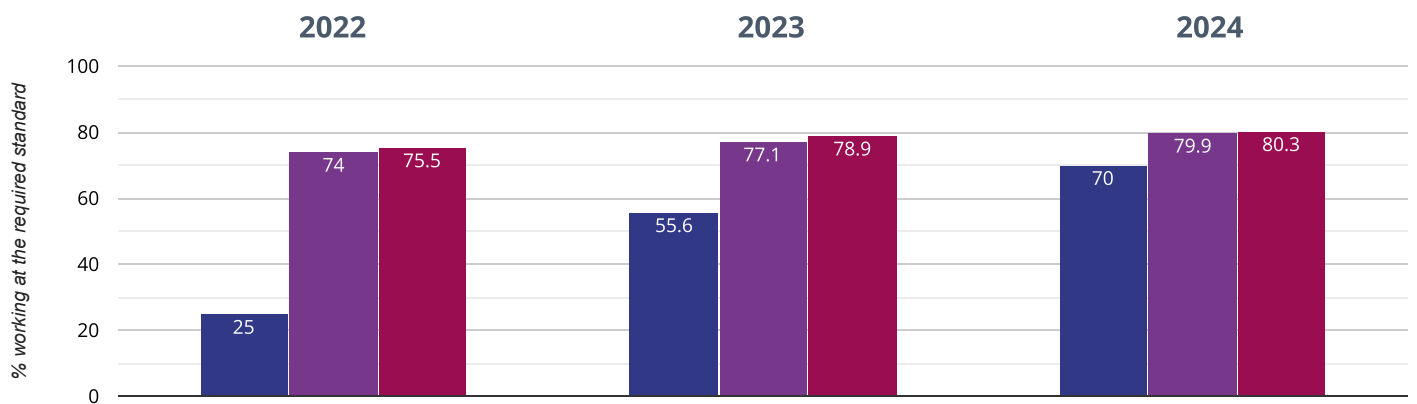

If you have any queries regarding the data within the Real Time Data graphs, please **contact your Local Authority**.

BYTHAMS PRIMARY SCHOOL

Brought to you by [the NCER](#)

Year 1: Working At

70% in 2024

14.4% points rise since 2023

45% points rise since 2022

■ Bythams Primary School ■ Lincolnshire (282) ■ NCER National (16427)

Year 2: Working At

66.7% in 2024

16.7% points rise since 2023

6.7% points rise since 2022

■ Bythams Primary School ■ Lincolnshire (274) ■ NCER National (15945)